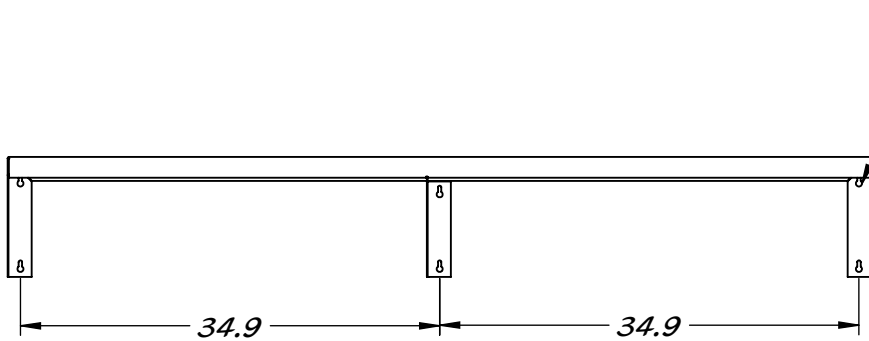

REY1588

Shelf Unit, Wall Mount 72 x 18

ALL STAINLESS STEEL CONSTRUCTION

FOR USE WITH 1/4"
MOUNTING HARDWARE