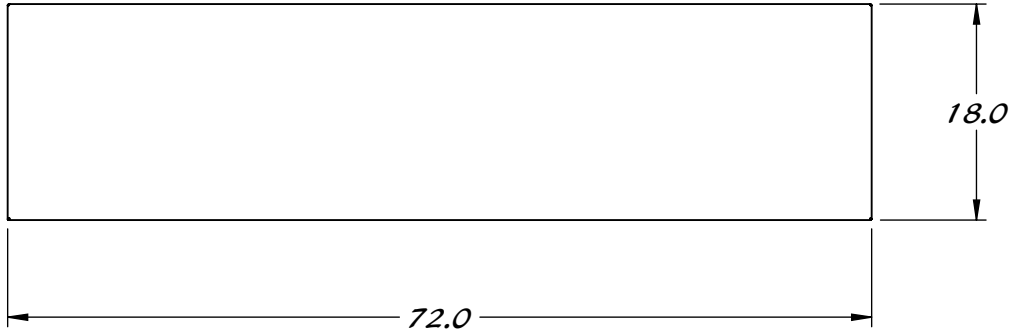

REY1588

Shelf Unit, Wall Mount 72 x 18

ALL STAINLESS STEEL CONSTRUCTION

FOR USE WITH 1/4"
MOUNTING HARDWARE