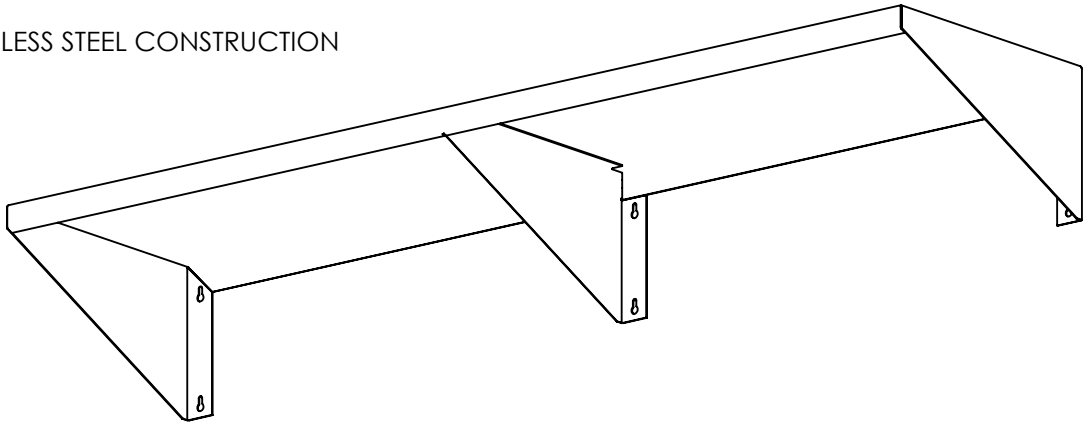

REY1588

Shelf Unit, Wall Mount 72 x 18

ALL STAINLESS STEEL CONSTRUCTION

FOR USE WITH 1/4"
MOUNTING HARDWARE