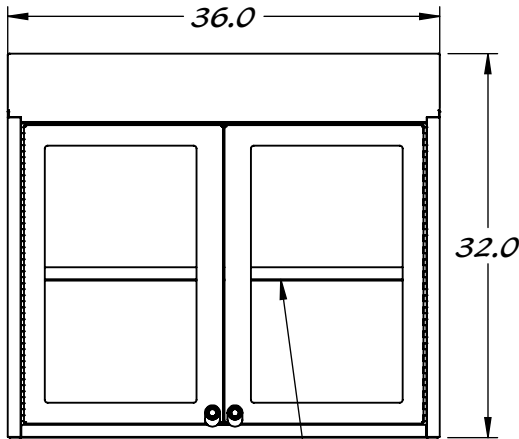

# GLASS DOOR CABINET

304 STAINLESS STEEL CONSTRUCTION

PUSH BUTTON LATCHES

GLASS WINDOW  
BOTH DOORS

1 ea. FIXED SHELF