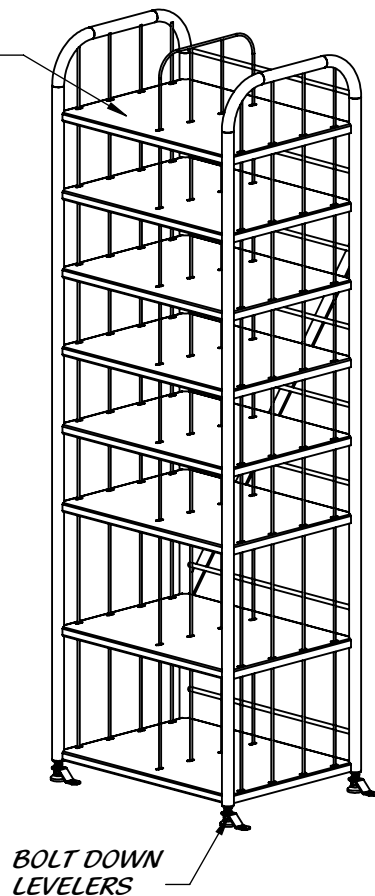

REY2048

SHOE RACK 16-SLOT

ALL STAINLESS CONSTRUCTION

SOLID SHELVES
(PERFORATION AVAILABLE)

Property of Reytek Corporation.
Use of this information without the prior consent of Reytek Corporation is strictly forbidden.