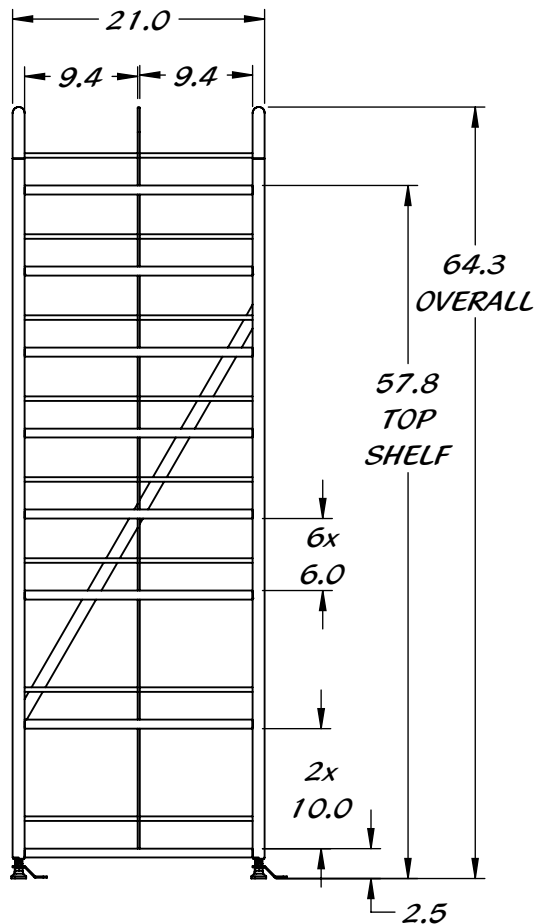

REY2048

SHOE RACK 16-SLOT

ALL STAINLESS CONSTRUCTION

SOLID SHELVES
(PERFORATION AVAILABLE)

Property of Reytek Corporation.
Use of this information without the prior consent of Reytek Corporation is strictly forbidden.