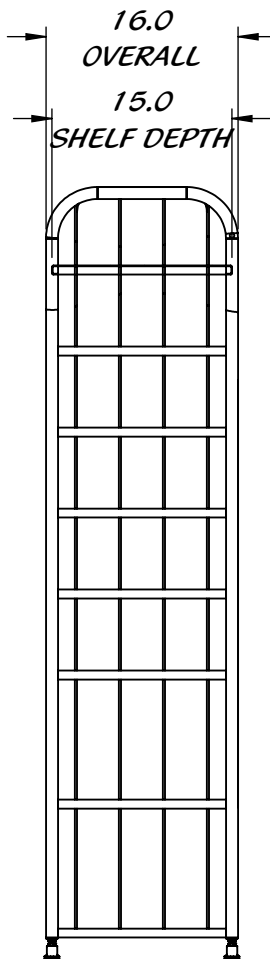

REY2048

SHOE RACK 16-SLOT

ALL STAINLESS CONSTRUCTION

SOLID SHELVES
(PERFORATION AVAILABLE)

Property of Reytek Corporation.
Use of this information without the prior consent of Reytek Corporation is strictly forbidden.