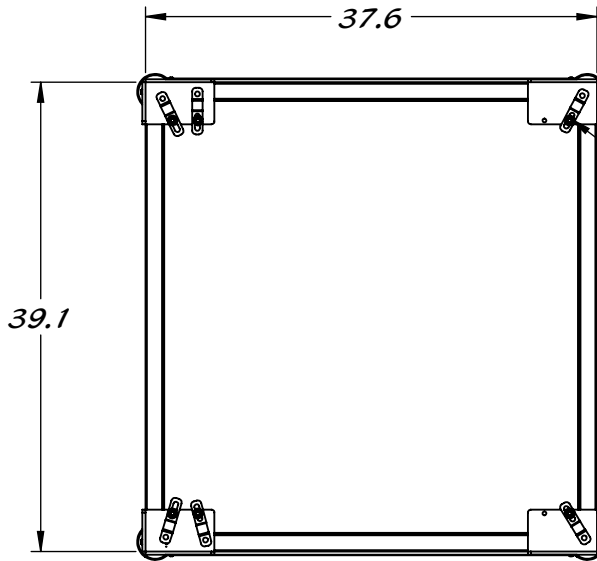

REY1919

ADJUSTABLE CABINET PLATFORM

Holes for
SECURING CABINET
TO PLATFORM
WITH HOLD DOWN
BRACKETS
SUPPLIED

ADJUSTMENT HOLES
SECURED WITH CLEVIS PIN