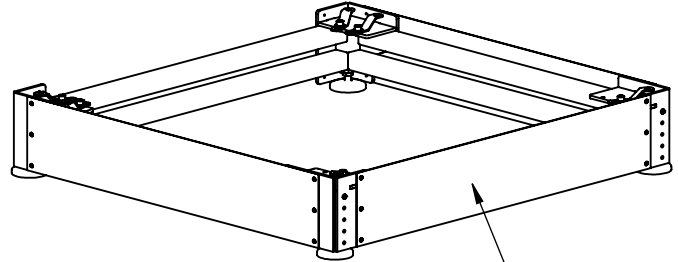

REY1919

ADJUSTABLE CABINET PLATFORM

Holes for
SECURING CABINET
TO PLATFORM
WITH HOLD DOWN
BRACKETS
SUPPLIED

ADJUSTMENT HOLES
SECURED WITH CLEVIS PIN