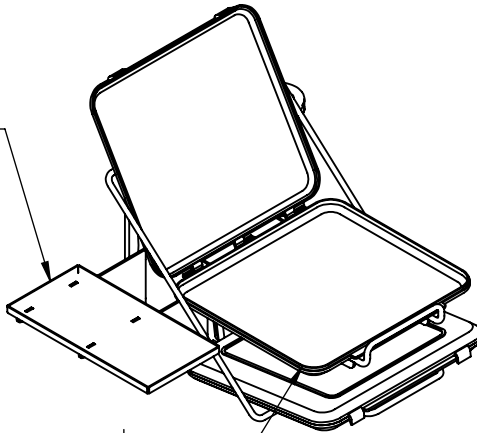

TRAY FOR
BARCODE SCANNER

TUBE MOUNT

TOP RETICLE SITS
LEVEL AND OPENS
UP TO 120 DEG.

.3
LIP HEIGHT

DETAIL A
SCALE 1 : 2