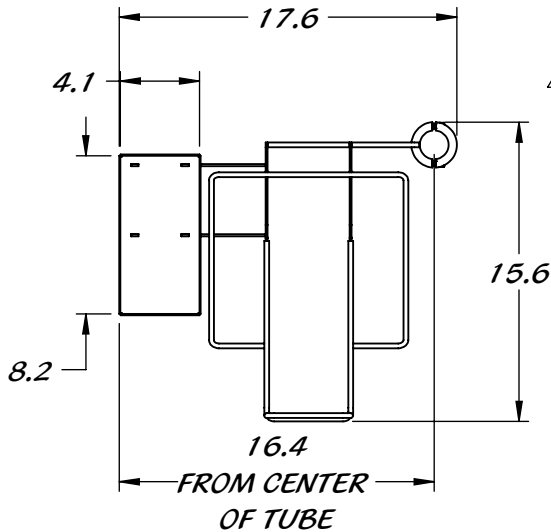

TRAY FOR
BARCODE SCANNER

TUBE MOUNT

TOP RETICLE SITS
LEVEL AND OPENS
UP TO 120 DEG.

.3
LIP HEIGHT

DETAIL A
SCALE 1 : 2