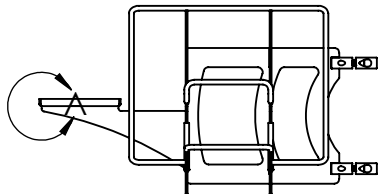

TRAY FOR
BARCODE SCANNER

TUBE MOUNT

TOP RETICLE SITS
LEVEL AND OPENS
UP TO 120 DEG.

.3
LIP HEIGHT

DETAIL A
SCALE 1 : 2