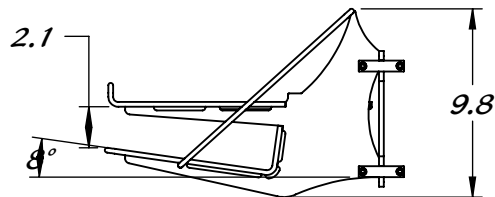

TRAY FOR
BARCODE SCANNER

TUBE MOUNT

TOP RETICLE SITS
LEVEL AND OPENS
UP TO 120 DEG.

.3
LIP HEIGHT

DETAIL A
SCALE 1 : 2