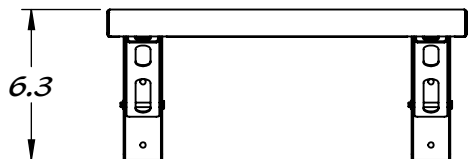

# FOLD DOWN SHELF

STAINLESS STEEL CONSTRUCTION

	L
	10
	12
	15
D	18
13	24
15	30
18	36

TO ORDER SPECIFY PART NUMBER

FOR EXAMPLE

REY1680-1320 IS A SHELF 13" DEEP, 20" LONG

**REY1680-DDLL**