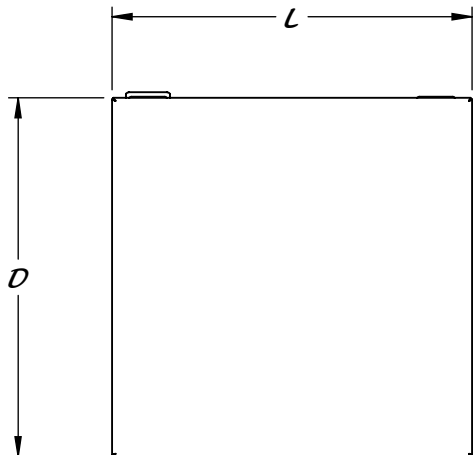

# FOLD DOWN SHELF

STAINLESS STEEL CONSTRUCTION

	L
	10
	12
	15
D	18
13	24
15	30
18	36

TO ORDER SPECIFY PART NUMBER

FOR EXAMPLE

REY1680-1320 IS A SHELF 13" DEEP, 20" LONG

**REY1680-DDLL**