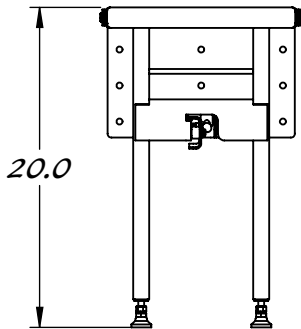

STAINLESS STEEL CONSTRUCTION

GAS SPRING HOLDS BENCH SECURELY IN HORIZONTAL POSITION ONCE PULLED DOWN