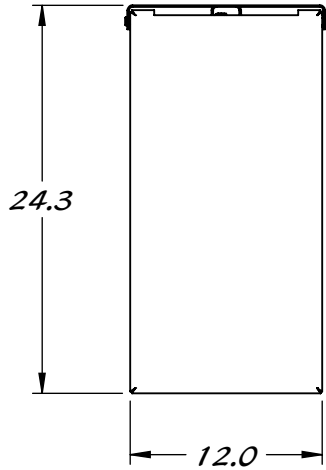

STAINLESS STEEL CONSTRUCTION

GAS SPRING HOLDS BENCH SECURELY IN HORIZONTAL POSITION ONCE PULLED DOWN