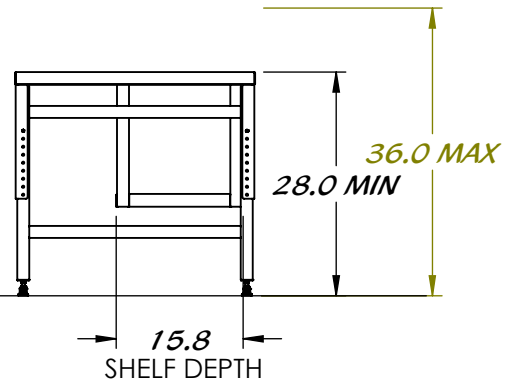

REY1580

Adjustable Height Table w/ Shelf

ALL STAINLESS STEEL CONSTRUCTION

Property of Reytek Corporation.
Use of this information without the prior consent of Reytek Corporation is strictly forbidden.