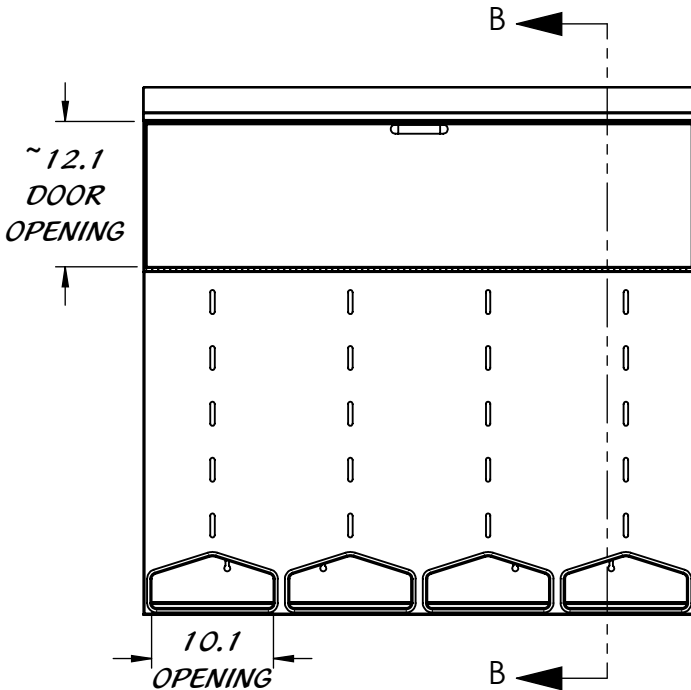

REY1407-400

Wall Mount Dispenser

WALL MOUNTED DISPENSER

ALL STAINLESS STEEL CONSTRUCTION

RAISED BASE
FOR EASY
GRAB OF
PACKAGES