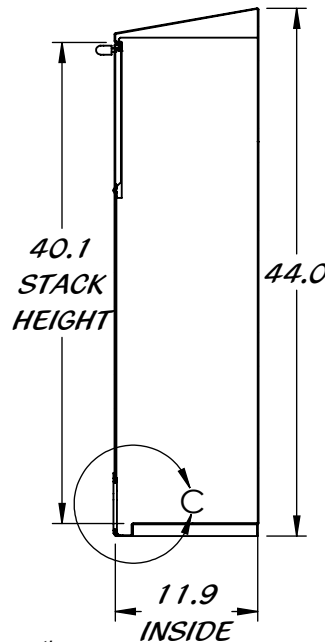

REY1407-400

Wall Mount Dispenser

WALL MOUNTED DISPENSER

ALL STAINLESS STEEL CONSTRUCTION

RAISED BASE
FOR EASY
GRAB OF
PACKAGES