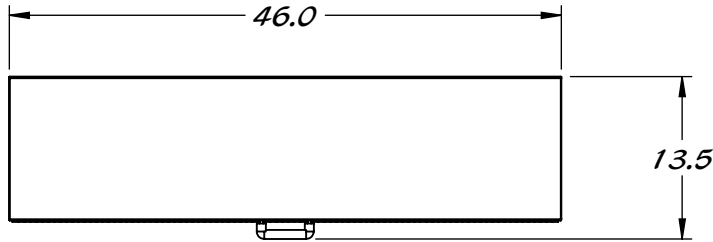

REY1407-400

Wall Mount Dispenser

WALL MOUNTED DISPENSER

ALL STAINLESS STEEL CONSTRUCTION

RAISED BASE
FOR EASY
GRAB OF
PACKAGES