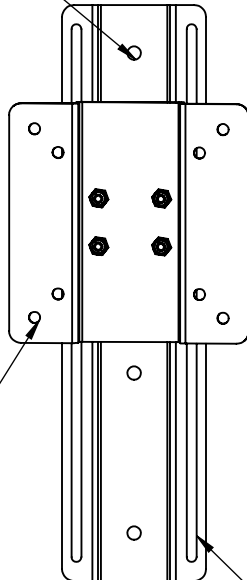

**REY1399**

**MONITOR SWIVEL MOUNT**

*STAINLESS STEEL CONSTRUCTION*

*MOUNTING HOLES FOR  
ATTACHEMNT TO WALL*

*HORIZONTAL AND VERTICAL  
ANGLE ADJUSTMENT*

*75 & 100 VESA  
MOUNT PATTERNS*

*10" VERTICAL HEIGHT ADJUSTEMENT*