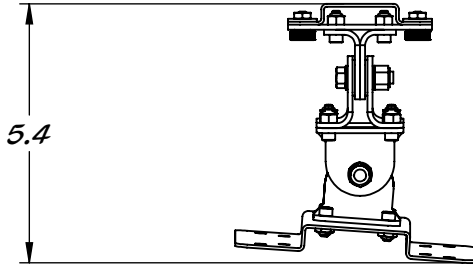

**REY1399**

**MONITOR SWIVEL MOUNT**

*STAINLESS STEEL CONSTRUCTION*

*MOUNTING HOLES FOR  
ATTACHEMNT TO WALL*

*HORIZONTAL AND VERTICAL  
ANGLE ADJUSTMENT*

*75 & 100 VESA  
MOUNT PATTERNS*

*10" VERTICAL HEIGHT ADJUSTEMENT*