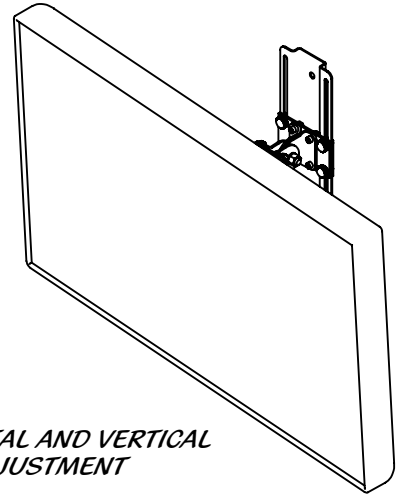

**REY1399**

**MONITOR SWIVEL MOUNT**

*STAINLESS STEEL CONSTRUCTION*

*MOUNTING HOLES FOR  
ATTACHEMNT TO WALL*

*HORIZONTAL AND VERTICAL  
ANGLE ADJUSTMENT*

*75 & 100 VESA  
MOUNT PATTERNS*

*10" VERTICAL HEIGHT ADJUSTEMENT*