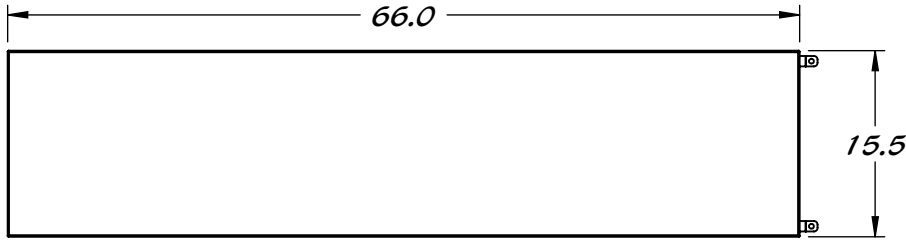

REY1355

16x66x36 SS Perf Table

ALL STAINLESS STEEL CONSTRUCTION

TIE DOWN LEVELERS