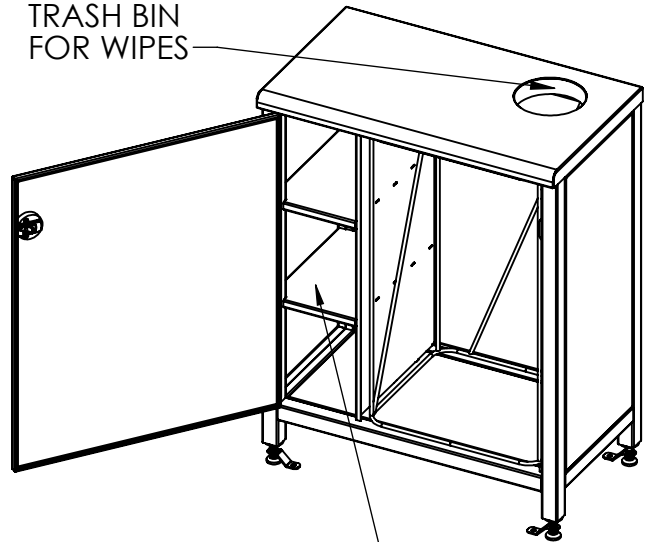

REY1302

WIPE DOWN TABLE 28" X 16"

STAINLESS STEEL CONSTRUCTION

TRASH BIN FOR WIPES

STORAGE FOR EXTRA WIPES, ETC.