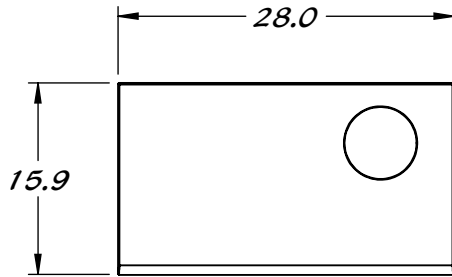

REY1302

WIPE DOWN TABLE 28" X 16"

STAINLESS STEEL CONSTRUCTION

TRASH BIN FOR WIPES

STORAGE FOR EXTRA WIPES, ETC.