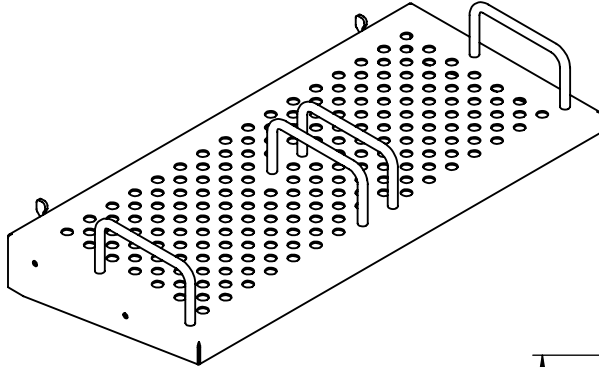

REY1267-LB74852

MW LOT BOX SHELF DOUBLE

STAINLESS STEEL CONSTRUCTION

Component for Modular Workstation REY1267

*LOT BOXES NOT INCLUDED