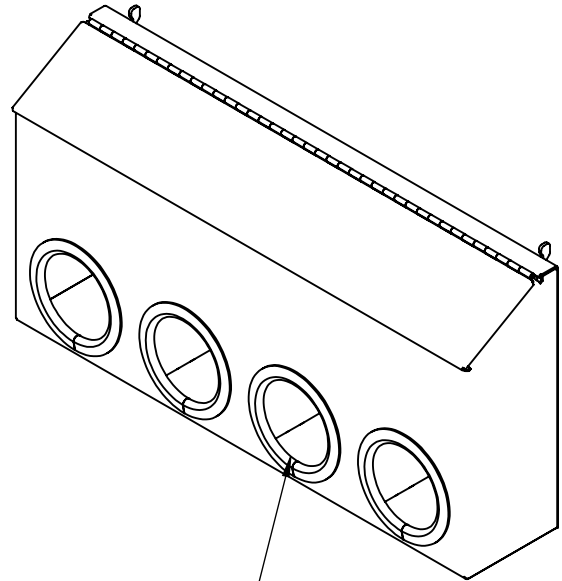

# REY1267-GD101

# MW GLOVE DISPENSER

STAINLESS STEEL CONSTRUCTION

Component for Modular Workstation REY1267

4 SLOTS FOR GLOVES