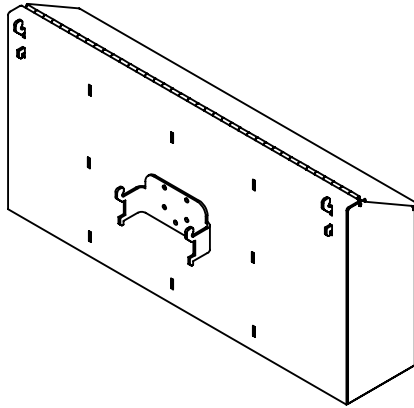

# REY1267-GD101

# MW GLOVE DISPENSER

STAINLESS STEEL CONSTRUCTION

Component for Modular Workstation REY1267

4 SLOTS FOR GLOVES