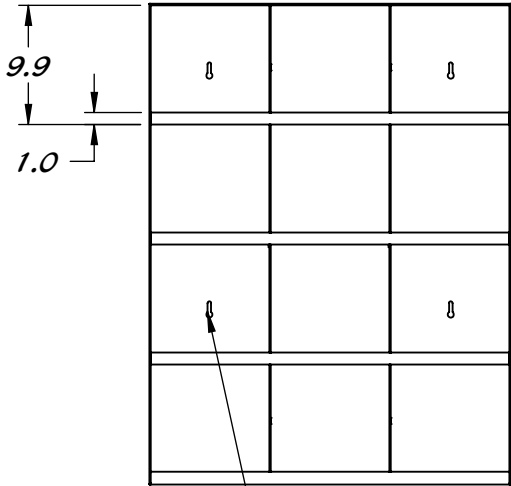

REY1044

GARMENT STORAGE BINS WALLMOUNT

STAINLESS STEEL CONSTRUCTION

1" LIP TO MAINTAIN CONTENTS

MOUNTING SLOTS