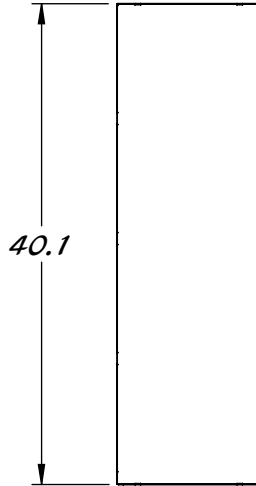

REY1044

GARMENT STORAGE BINS WALLMOUNT

STAINLESS STEEL CONSTRUCTION

1" LIP TO MAINTAIN CONTENTS

MOUNTING SLOTS