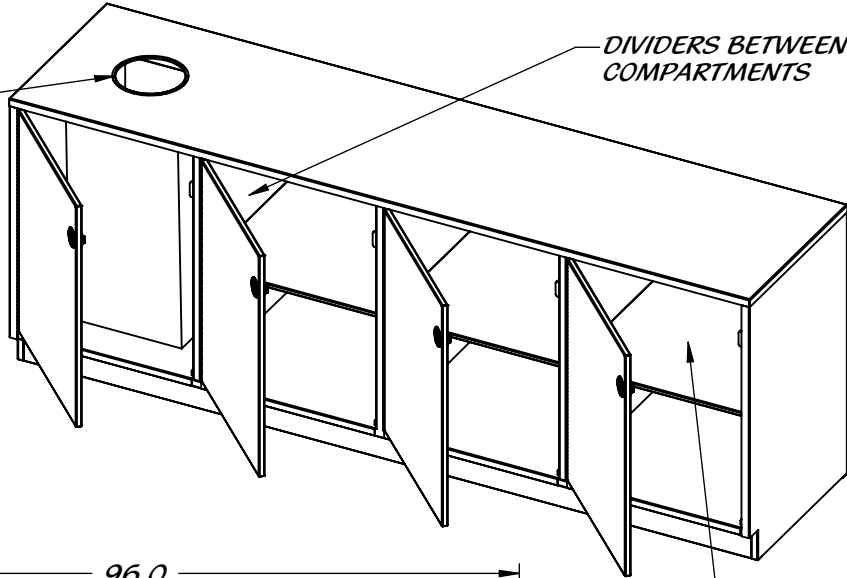

**REY0646**

**LONG WIPE DOWN CABINET**

WASTE HOLE WITH RUBBER TRIM

DIVIDERS BETWEEN COMPARTMENTS

STAINLESS STEEL CONSTRUCTION

FIXED SHELF

Property of Reytek Corporation.

Use of this information without the prior consent of Reytek Corporation is strictly forbidden.