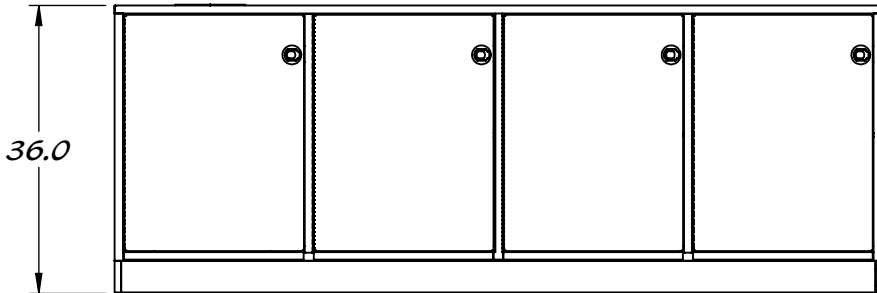

**REY0646**

**LONG WIPE DOWN CABINET**

WASTE HOLE WITH RUBBER TRIM

DIVIDERS BETWEEN COMPARTMENTS

STAINLESS STEEL CONSTRUCTION

FIXED SHELF

Property of Reytek Corporation.

Use of this information without the prior consent of Reytek Corporation is strictly forbidden.