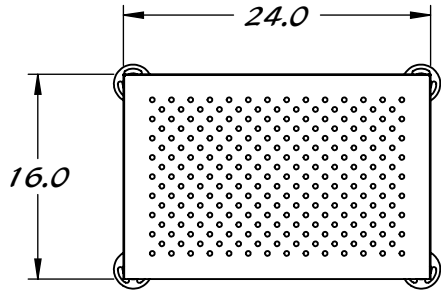

REY0387

TABLE 24" X 16" X 38" H

STAINLESS STEEL  
CONSTRUCTION

BOLT DOWN LEVELERS