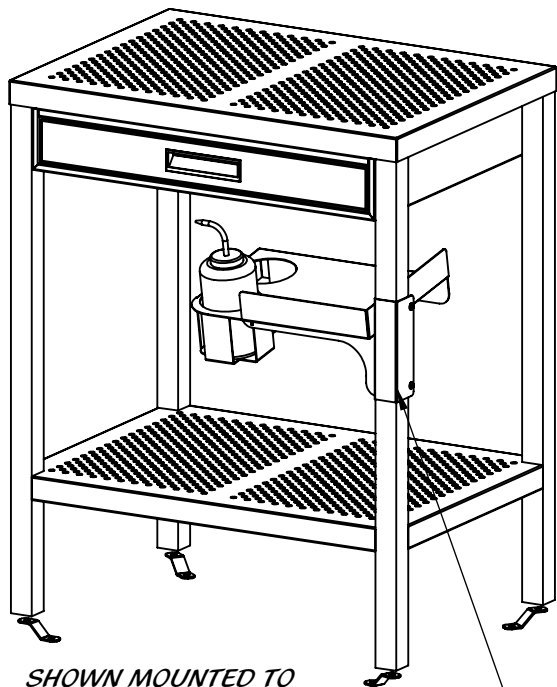

STAINLESS STEEL CONSTRUCTION

SHOWN MOUNTED TO  
WORKSTATION  
W/ 1 LITER WASH BOTTLE

FITS 1.5 INCH SQ. LEGS

EASY BOLT ON  
INSTALLATION  
HEIGHT ADJUSTABLE