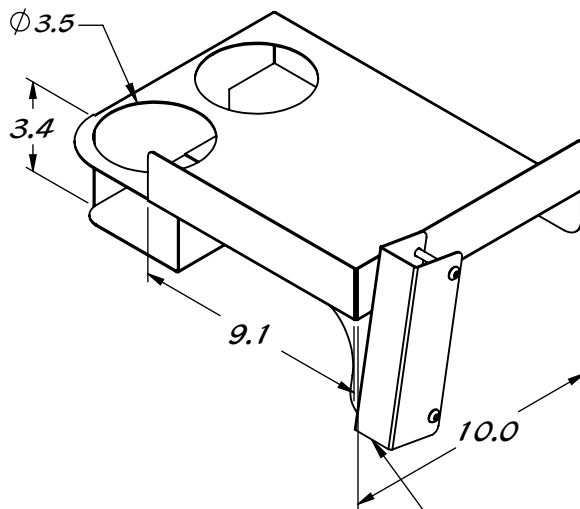

STAINLESS STEEL CONSTRUCTION

SHOWN MOUNTED TO  
WORKSTATION  
W/ 1 LITER WASH BOTTLE

FITS 1.5 INCH SQ. LEGS

EASY BOLT ON  
INSTALLATION  
HEIGHT ADJUSTABLE