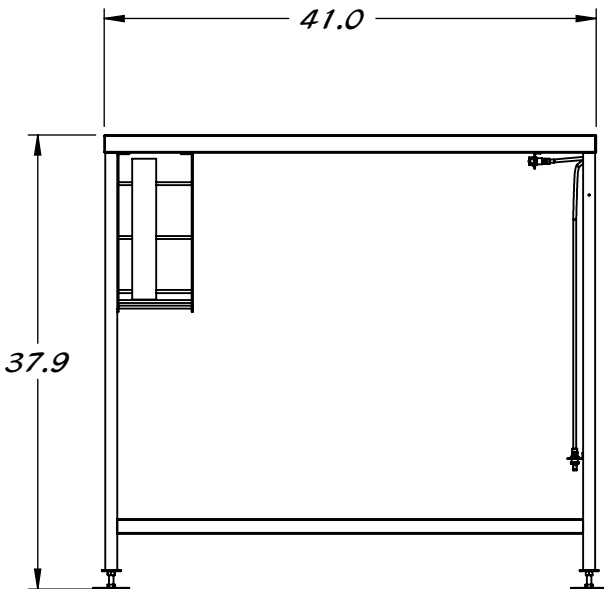

REY0282

STAGING TABLE 13" X 41" X 38"

*STAINLESS STEEL
CONSTRUCTION*

*LOG BOOK
HOLDER
LOG BOOKS ARE
SLANTED TOWARDS BACK*

*QUICK DISCONNECT
FOR VACUUM LINE*