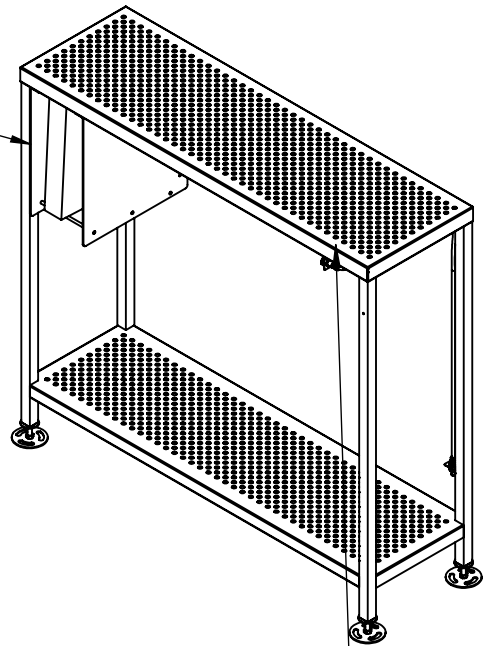

REY0282

STAGING TABLE 13" X 41" X 38"

*STAINLESS STEEL
CONSTRUCTION*

*LOG BOOK
HOLDER
LOG BOOKS ARE
SLANTED TOWARDS BACK*

*QUICK DISCONNECT
FOR VACUUM LINE*