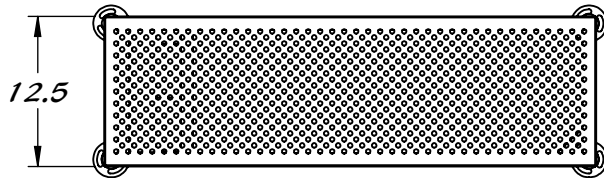

REY0282

STAGING TABLE 13" X 41" X 38"

*STAINLESS STEEL
CONSTRUCTION*

*LOG BOOK
HOLDER
LOG BOOKS ARE
SLANTED TOWARDS BACK*

*QUICK DISCONNECT
FOR VACUUM LINE*