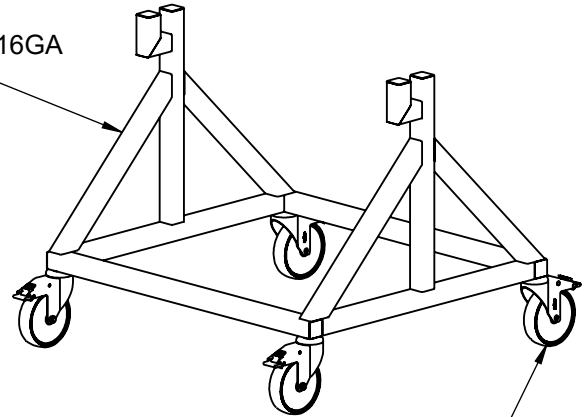

# REY2656-200

# PORTABLE ROLL HOLDER

[www.reytek.com](http://www.reytek.com)

304 STAINLESS STEEL CONSTRUCTION

1.50 x 1.50 x 16GA  
SQ TUBE

4X SWIVEL  
CASTER W/BRAKE