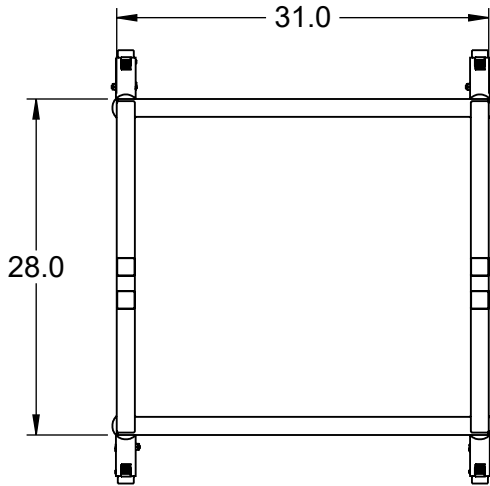

# PORTABLE ROLL HOLDER

[www.reytek.com](http://www.reytek.com)

304 STAINLESS STEEL CONSTRUCTION

1.50 x 1.50 x 16GA  
SQ TUBE

4X SWIVEL  
CASTER W/BRAKE