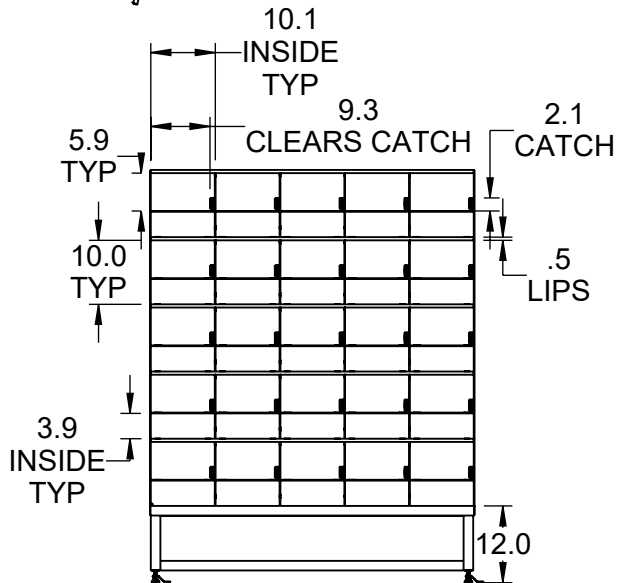

# 2-SIDED CUBBIE W/ DOORS

[www.reytek.com](http://www.reytek.com)

304 STAINLESS STEEL CONSTRUCTION

25 CUBBIES w/ DIVIDING SHELF & DOOR ON EACH SIDE. DOORS w/ PLASTIC PULL HANDLE & MAGNETIC CATCH

LEVELERS w/ TIE DOWNS. UNIT MUST BE BOLTED DOWN TO AVOID TIPPING HAZARD