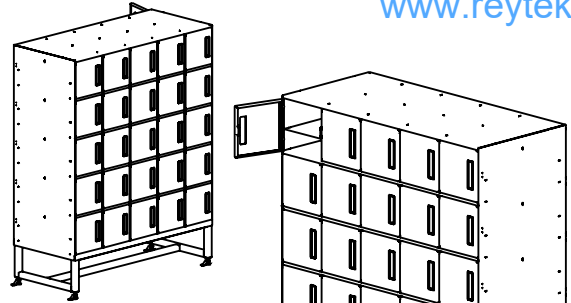

# 2-SIDED CUBBIE W/ DOORS

[www.reytek.com](http://www.reytek.com)

304 STAINLESS STEEL CONSTRUCTION

25 CUBBIES w/ DIVIDING SHELF & DOOR ON EACH SIDE. DOORS w/ PLASTIC PULL HANDLE & MAGNETIC CATCH

LEVELERS w/ TIE DOWNS. UNIT MUST BE BOLTED DOWN TO AVOID TIPPING HAZARD