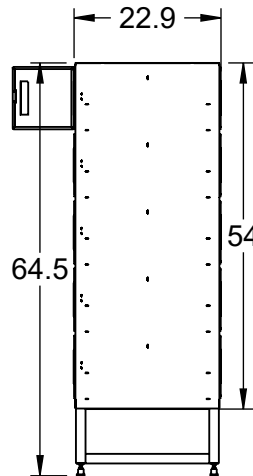

# 2-SIDED CUBBIE W/ DOORS

[www.reytek.com](http://www.reytek.com)

304 STAINLESS STEEL CONSTRUCTION

25 CUBBIES w/ DIVIDING SHELF & DOOR ON EACH SIDE. DOORS w/ PLASTIC PULL HANDLE & MAGNETIC CATCH

LEVELERS w/ TIE DOWNS. UNIT MUST BE BOLTED DOWN TO AVOID TIPPING HAZARD