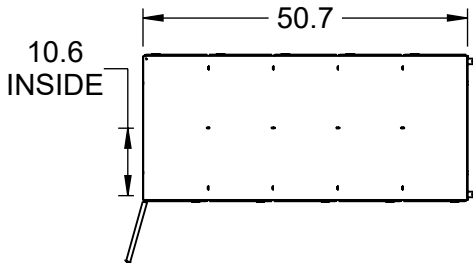

# 2-SIDED CUBBIE W/ DOORS

[www.reytek.com](http://www.reytek.com)

304 STAINLESS STEEL CONSTRUCTION

25 CUBBIES w/ DIVIDING SHELF & DOOR ON EACH SIDE. DOORS w/ PLASTIC PULL HANDLE & MAGNETIC CATCH

LEVELERS w/ TIE DOWNS. UNIT MUST BE BOLTED DOWN TO AVOID TIPPING HAZARD