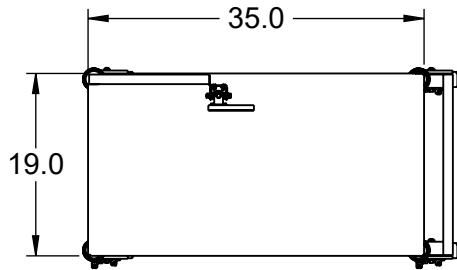

REY2666

3 SHELF CART W/ MONITOR MOUNT

304 STAINLESS STEEL CONSTRUCTION

www.reytek.com

1.50"
LIP ON
BOTTOM
SHELVES

STAINLESS STEEL LOCKING CASTERS
WITH URETHANE WHEELS