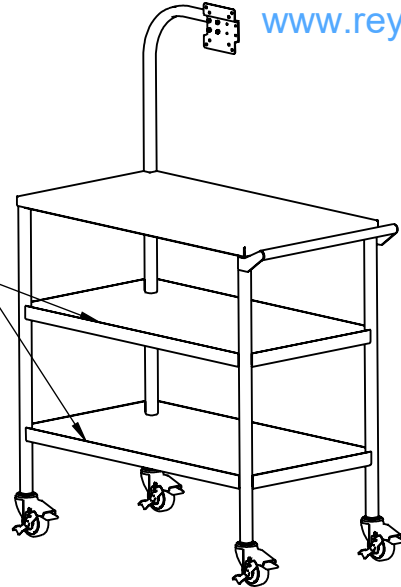

REY2666

3 SHELF CART W/ MONITOR MOUNT

304 STAINLESS STEEL CONSTRUCTION

www.reytek.com

1.50"
LIP ON
BOTTOM
SHELVES

STAINLESS STEEL LOCKING CASTERS
WITH URETHANE WHEELS