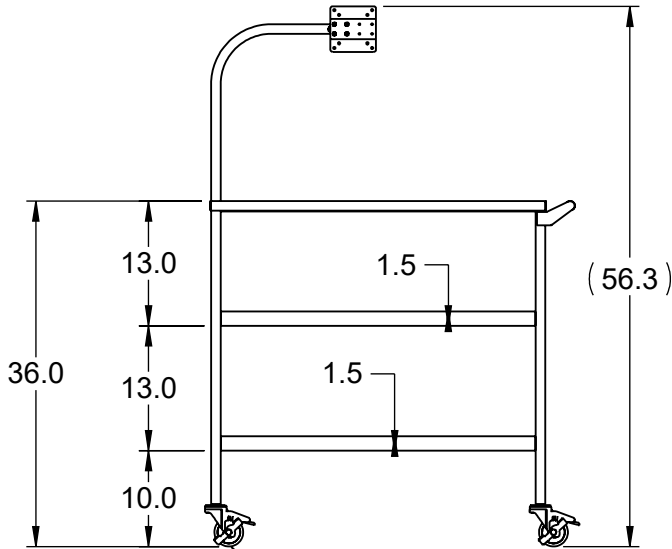

REY2666

3 SHELF CART W/ MONITOR MOUNT

304 STAINLESS STEEL CONSTRUCTION

www.reytek.com

1.50"
LIP ON
BOTTOM
SHELVES

STAINLESS STEEL LOCKING CASTERS
WITH URETHANE WHEELS