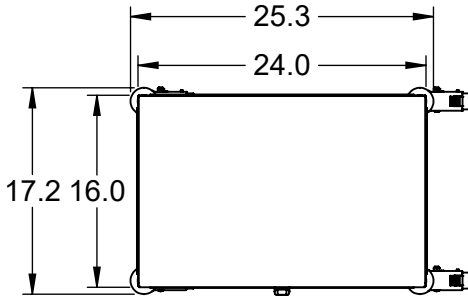

REY2777

MODULAR WORKSTATION

304 STAINLESS STEEL CONSTRUCTION

LIPS ON 3 SIDES,
TOP AND MIDDLE SHELF

NO LIPS ON BOTTOM SHELF

PLASTIC LATCH

SS LOCKING CASTERS
w/ POLYURETHANE TREAD