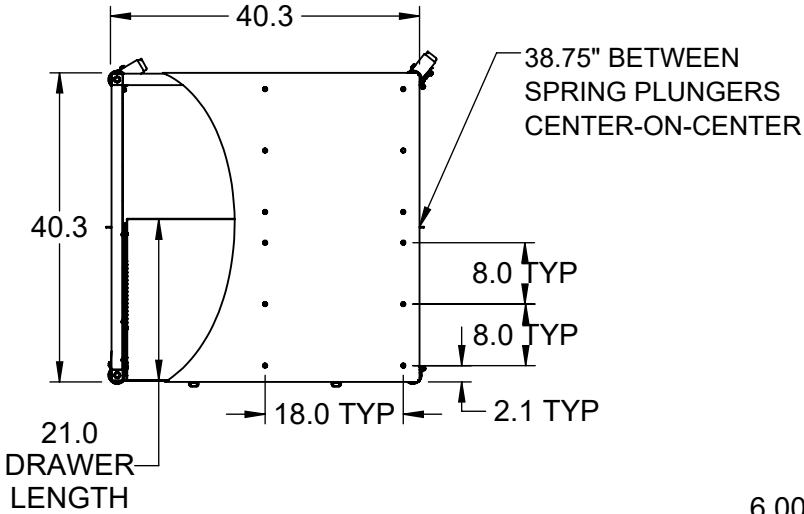

REY2763

TABLE w/ SPRING PLUNGERS

304 STAINLESS STEEL CONSTRUCTION

6.00
DRAWER DEPTH

CENTER SUPPORT BEAM