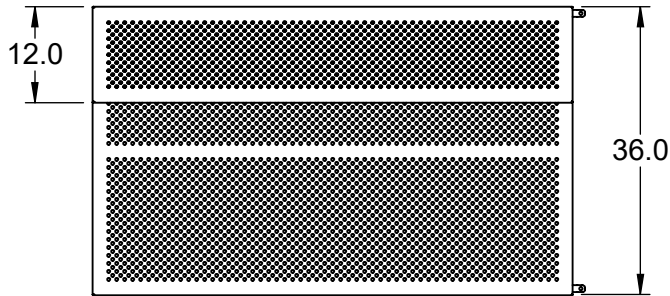

REY2790

WORK TABLE W/ SHELF

304 STAINLESS STEEL CONSTRUCTION

AVAILABLE IN MULTIPLE SIZES

FULLY CUSTOMIZABLE

STAINLESS STEEL
LEVELERS W/ TIE DOWNS