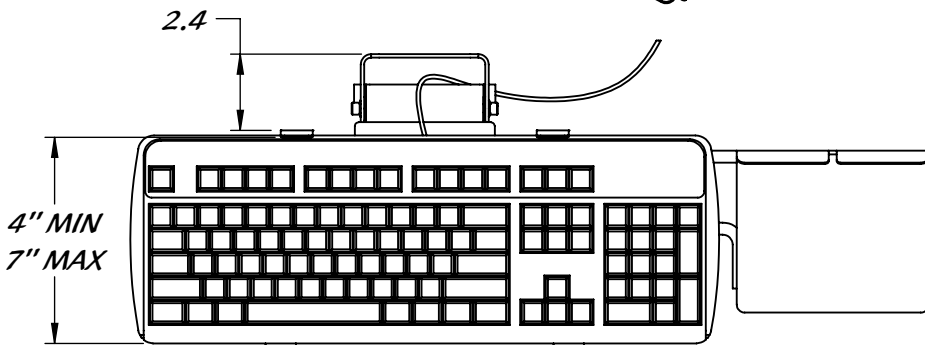

# FOLD UP KEYBOARD SHELF

STAINLESS STEEL CONSTRUCTION

KEYBOARD & MOUSE TRAY (REY1415-100) NOT INCLUDED

ADJUSTABLE FINGERS TO FIT  
VARIOUS SIZED AND SHAPED  
KEYBOARDS

OPTIONAL MOUSE TRAY  
REY1415-100

POSITIVE STOP IN DOWN POSITION  
POSITIVE STOP UP POSITION