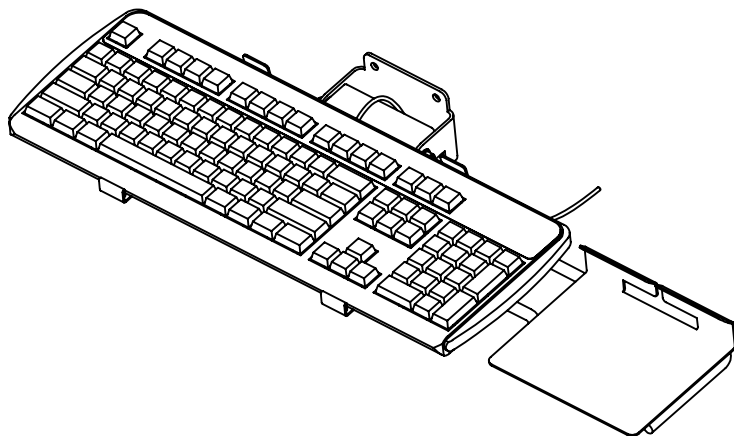

# REY1415

# FOLD UP KEYBOARD SHELF

STAINLESS STEEL CONSTRUCTION

KEYBOARD & MOUSE TRAY (REY1415-100) NOT INCLUDED

ADJUSTABLE FINGERS TO FIT  
VARIOUS SIZED AND SHAPED  
KEYBOARDS

OPTIONAL MOUSE TRAY  
REY1415-100

POSITIVE STOP IN DOWN POSITION  
POSITIVE STOP UP POSITION