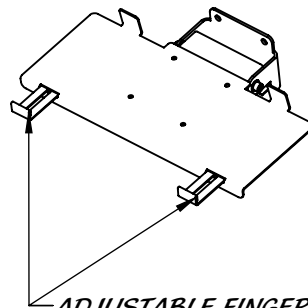

# FOLD UP KEYBOARD SHELF

STAINLESS STEEL CONSTRUCTION

KEYBOARD & MOUSE TRAY (REY1415-100) NOT INCLUDED

ADJUSTABLE FINGERS TO FIT  
VARIOUS SIZED AND SHAPED  
KEYBOARDS

OPTIONAL MOUSE TRAY  
REY1415-100

POSITIVE STOP IN DOWN POSITION  
POSITIVE STOP UP POSITION