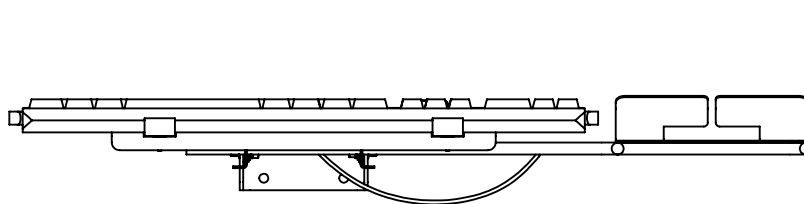

# FOLD UP KEYBOARD SHELF

STAINLESS STEEL CONSTRUCTION

KEYBOARD & MOUSE TRAY (REY1415-100) NOT INCLUDED

ADJUSTABLE FINGERS TO FIT  
VARIOUS SIZED AND SHAPED  
KEYBOARDS

OPTIONAL MOUSE TRAY  
REY1415-100

POSITIVE STOP IN DOWN POSITION  
POSITIVE STOP UP POSITION