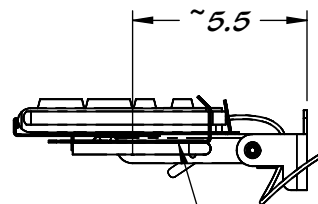

# FOLD UP KEYBOARD SHELF

STAINLESS STEEL CONSTRUCTION

KEYBOARD & MOUSE TRAY (REY1415-100) NOT INCLUDED

ADJUSTABLE FINGERS TO FIT  
VARIOUS SIZED AND SHAPED  
KEYBOARDS

OPTIONAL MOUSE TRAY  
REY1415-100

POSITIVE STOP IN DOWN POSITION  
POSITIVE STOP UP POSITION