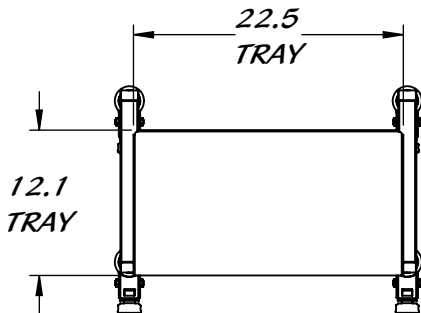

# ADJ HEIGHT LAPTOP CART

ALL STAINLESS STEEL CONSTRUCTION

BRUSHED FINISH